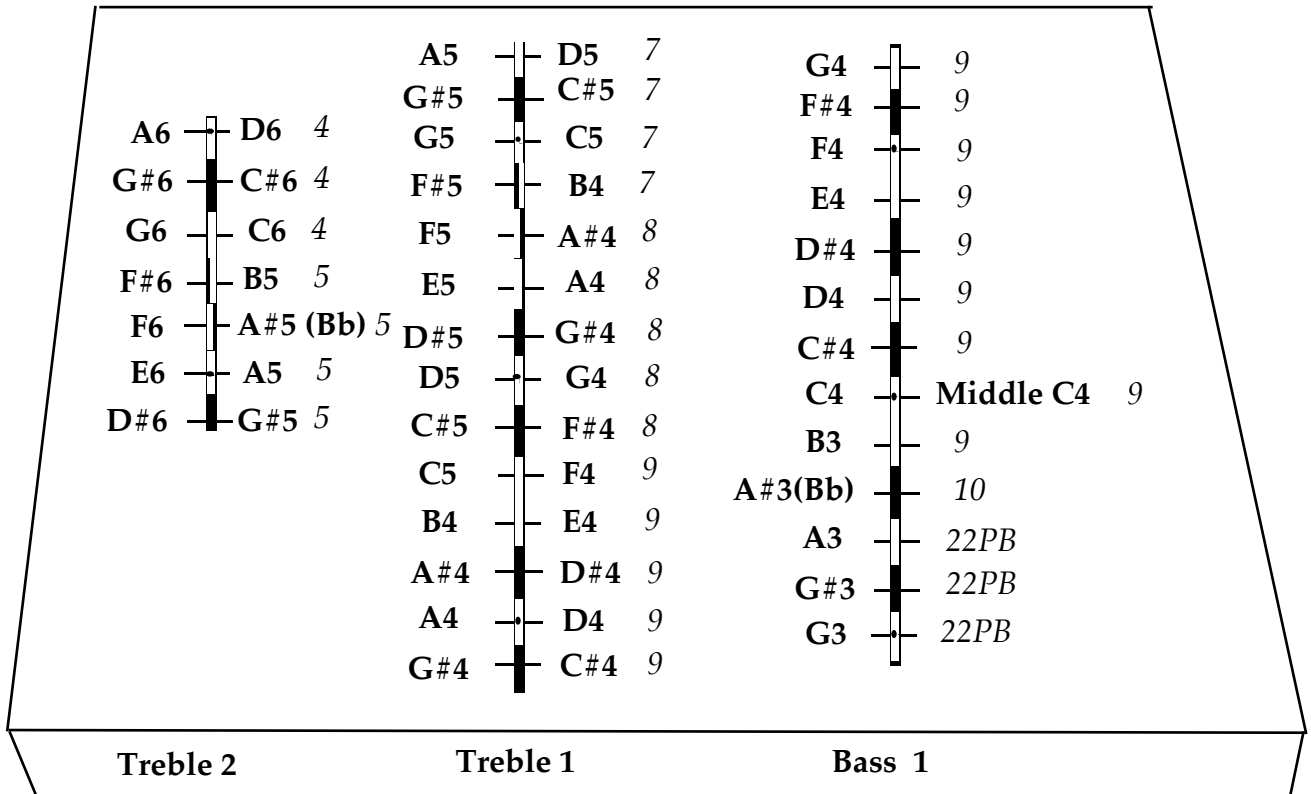

# James Jones Custom Performance Models

Linear Chromatic 7/14/13 Hammered Dulcimer (Piano Marking)

## Tuning and String Gauges

I use number designations for wire sizes  
Their actual diameters are as follows.

*PB* is short for Phosphor-Bronze  
*w* for Wound

James Jones Instruments  
1384 Colton Mills Rd.  
Bedford, VA 24523  
540 586-6319  
e-mail [james@jamesjonesinstruments.com](mailto:james@jamesjonesinstruments.com)  
Visit my web site!  
[jamesjonesinstruments.com](http://jamesjonesinstruments.com)

4 = .013  
5 = .014  
6 = .016  
7 = .018  
8 = .020  
9 = .022  
10 = .024  
23PB = .0226  
22PB = .0253