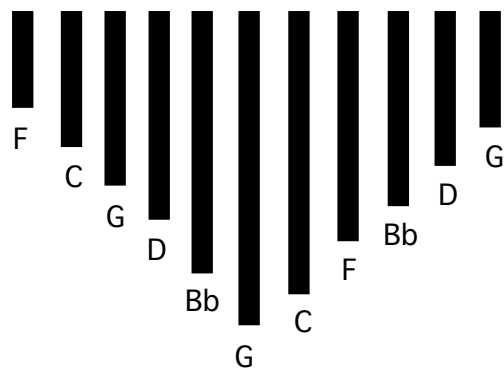

Thumb Piano Tuning Options for 11 - Tones

D Tuning

G Tuning

G Dorian Tuning

F Major Pentatonic

G Minor Pentatonic

Ake Bono Pentatonic