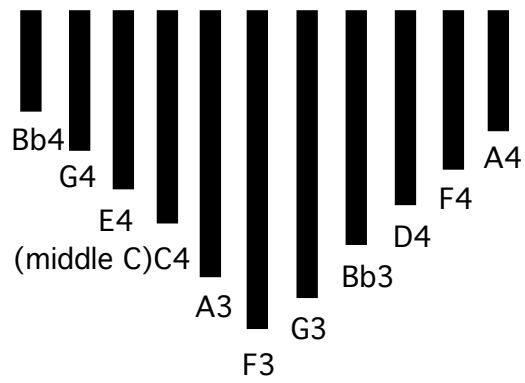

Thumb Piano Tuning Options for 11 - Tones

D Tuning

G Tuning

G Dorian Tuning

F Major Pentatonic

G Minor Pentatonic

Ake Bono Pentatonic