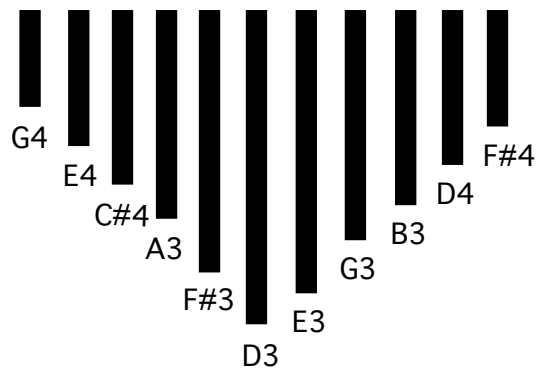

Thumb Piano Tuning Options for 11 - Tones

D Tuning

G Tuning

G Dorian Tuning

F Major Pentatonic

G Minor Pentatonic

Ake Bono Pentatonic