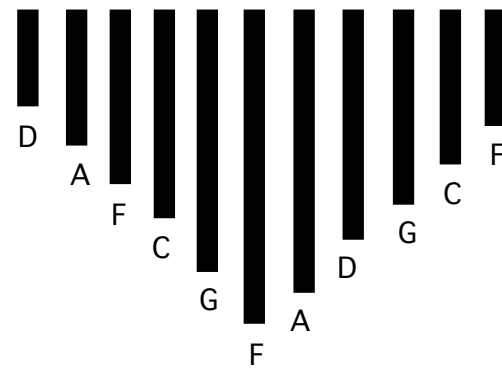

Thumb Piano Tuning Options for 11 - Tones

D Tuning

G Tuning

G Dorian Tuning

F Major Pentatonic

G Minor Pentatonic

Ake Bono Pentatonic