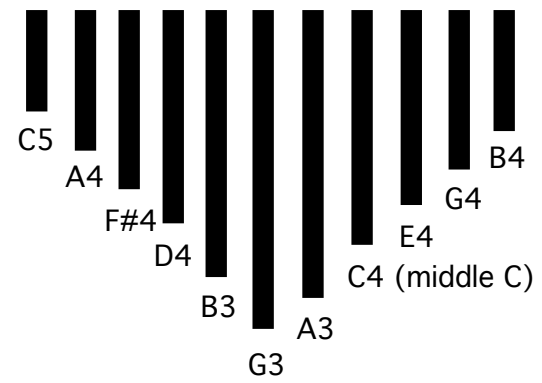

Thumb Piano Tuning Options for 11 - Tones

D Tuning

G Tuning

G Dorian Tuning

F Major Pentatonic

G Minor Pentatonic

Ake Bono Pentatonic