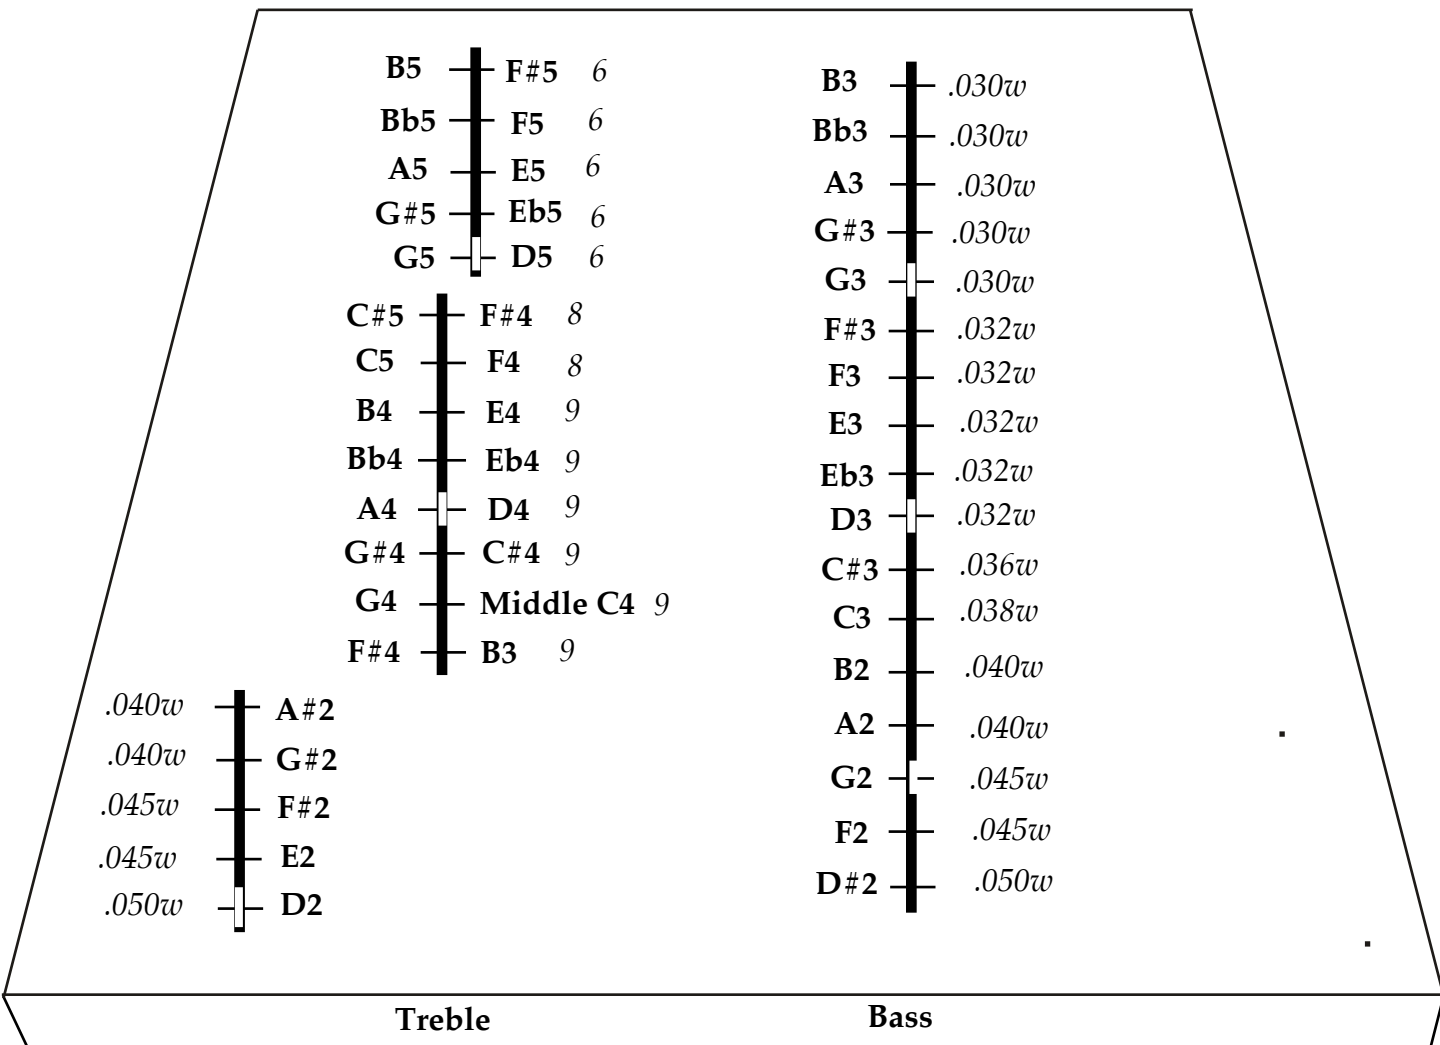

Tuning Chart and String Gauges

James Jones - *Tsimbl*

18 -17

I use number designations for wire sizes
Their actual diameters are as follows.

PB is short for Phosphor-Bronze
W for Wound

James Jones Instruments
1384 Colton Mills Rd.
Bedford, VA 24523
540 586-6319
e-mail james@jamesjonesinstruments.com
Visit my web site!
jamesjonesinstruments.com

6 = .016
7 = .018
8 = .020
9 = .022

To order replacements contact me
by phone or e-mail indicating the
gauge and number desired and if
you need loop ends. I will ship
immediately and bill you for the
strings.

Steel are .75, PBs are \$1 each, wound
are \$1.25